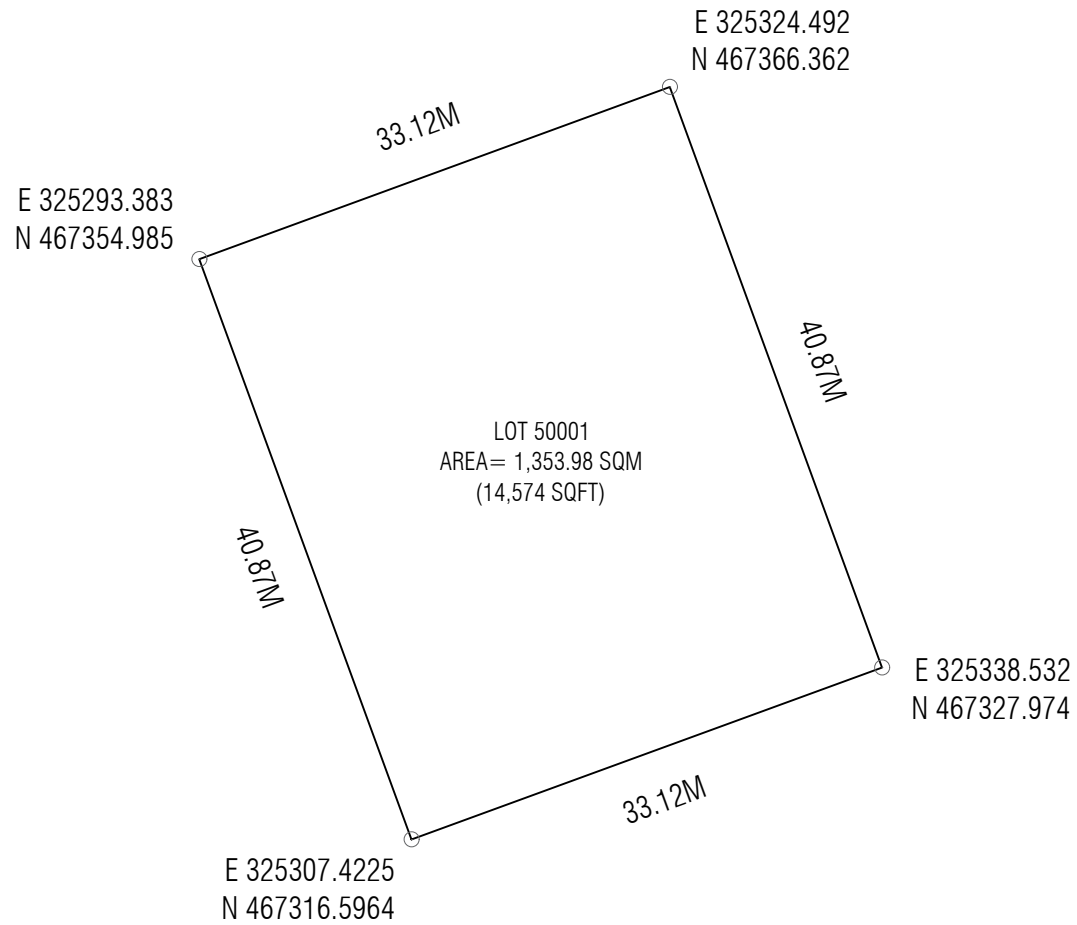

LOT 50001
(KUDAGIRI- RESTAURANT)

Drawing Name : Location Map

Drawing Stage: Final Map

Scale: N.T.S

PLANNERS

Drawn by: Hananu

Revised by:

Drawn date: 12th July 2023

LOT 50001 (KUDAGIRI- RESTAURANT)		
Drawing Name : Plot Map	Drawing Stage: Final Map	Scale: N.T.S

PLANNERS	
Drawn by: Hananu	Revised by:
Drawn date: 12th July 2023	
Checked by: Mohamed Razzan Abdulla	

SURVEYORS	
Surveyed by:	Revised by:
Surveyed date:	Revised Date:
Checked by: Ali Sujau	Approved by: Muhammad Ibraahim