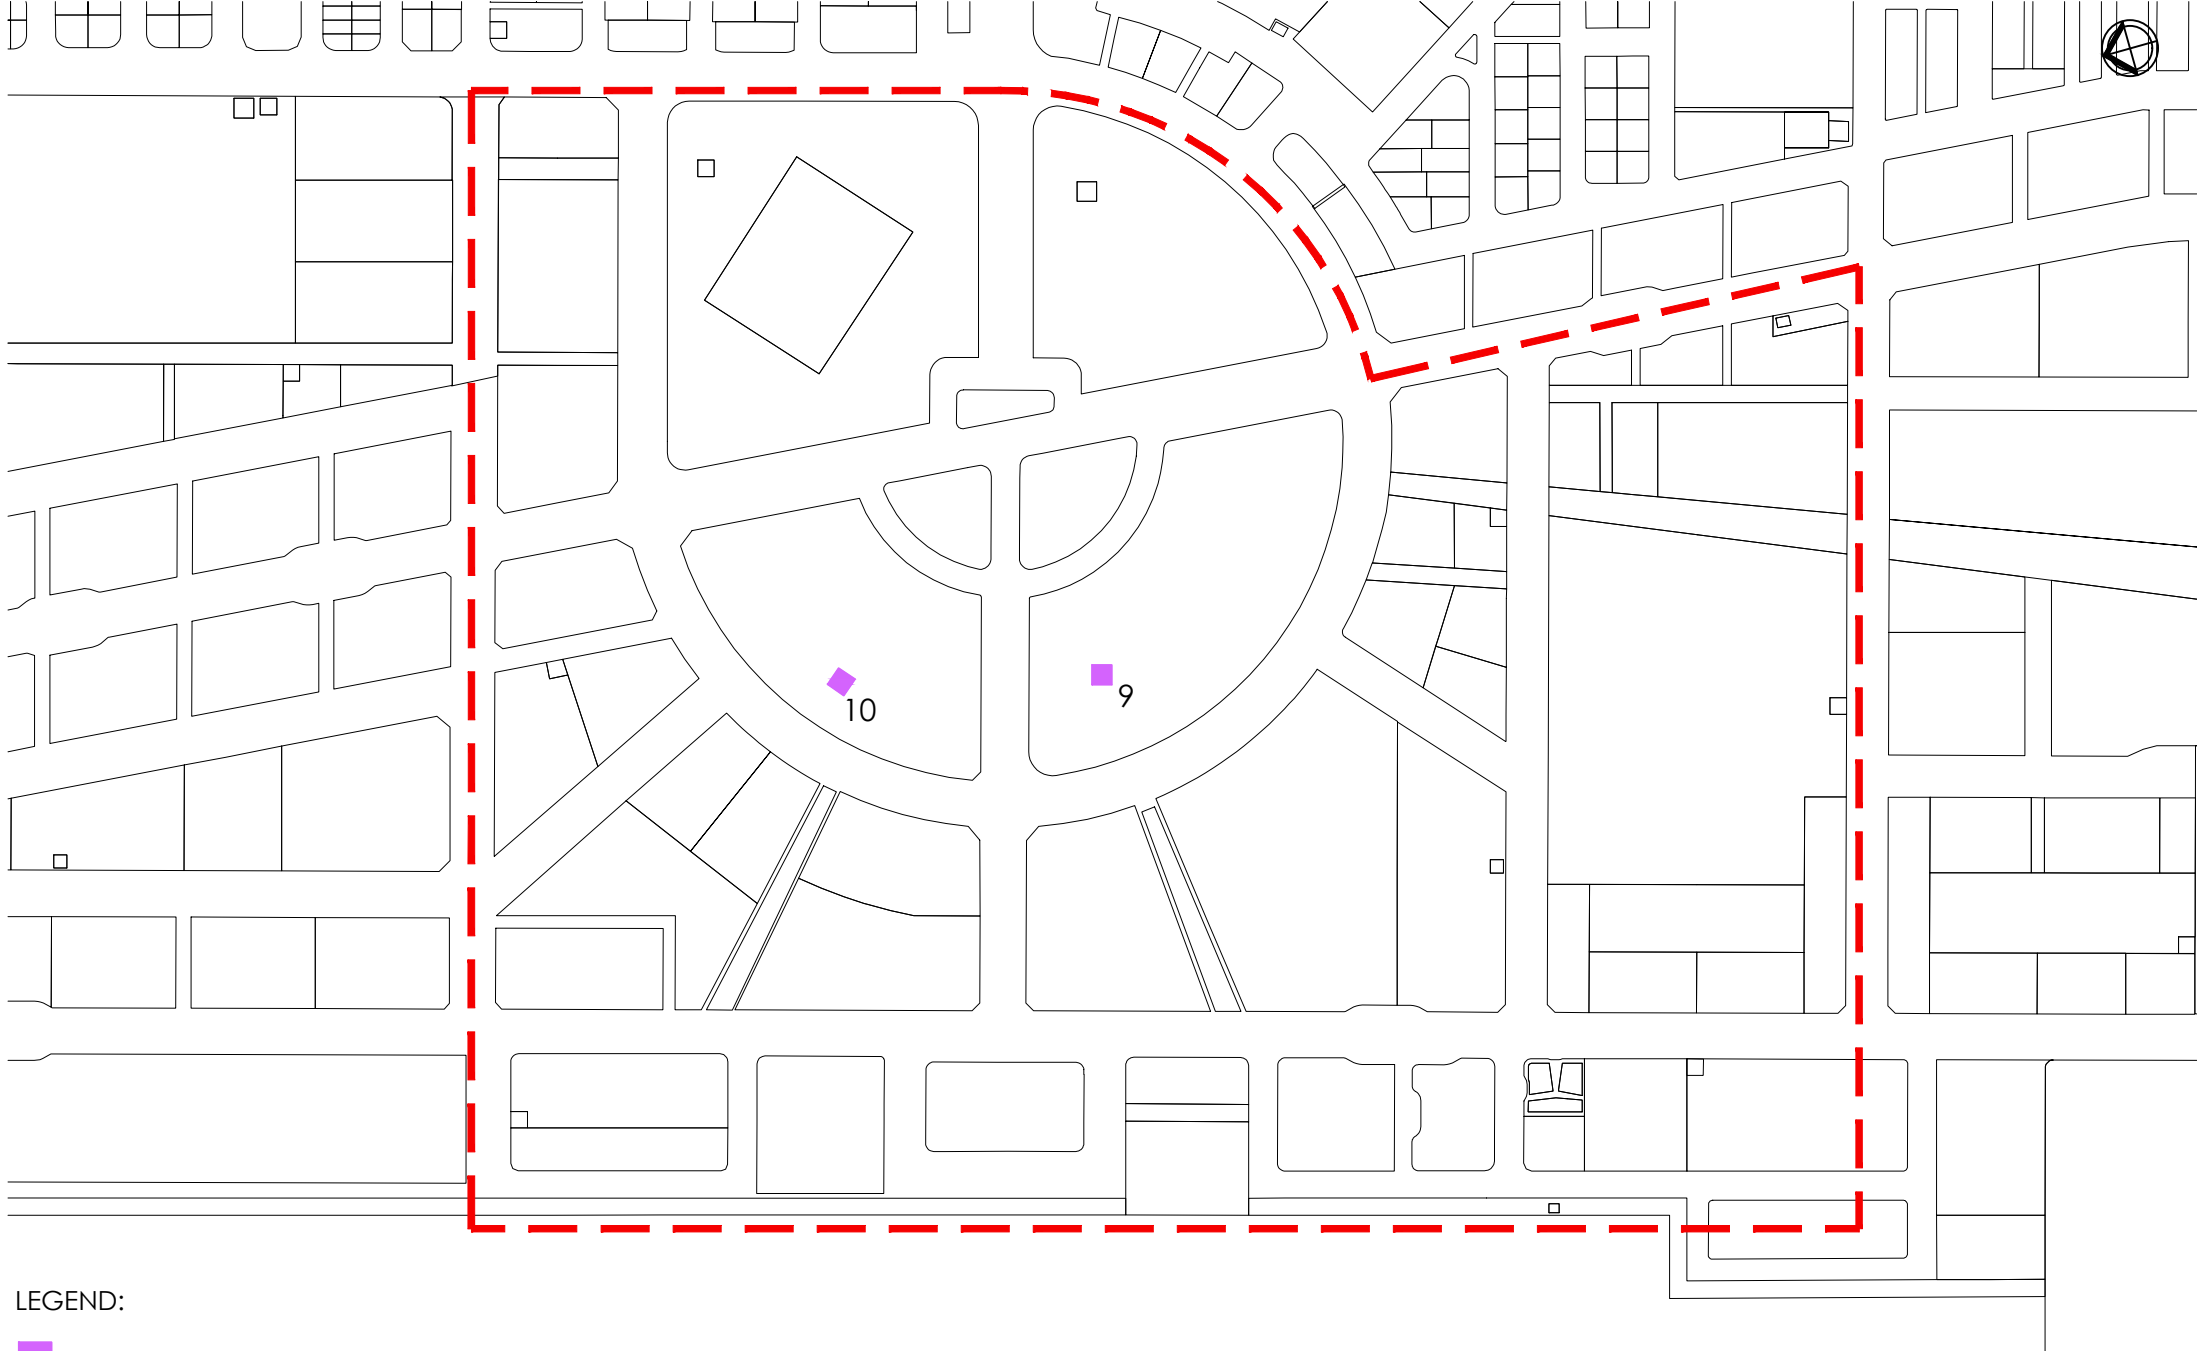

SURVEYORS		
Surveyed by:	Drawn by:	Revised by:
Surveyed date:		
Checked by:		

نیشنل رہنماؤں اور ڈیولپرز ایسوسی ایشن آف پاکستان
urbanco
 Housing Development Corporation Limited

LEGEND:

- Kiosk Type 1 - Area: 9 sqm
- Kiosk Type 2 - Area: 25 sqm

Kiosk Development (Neighborhood 2)		
Drawing Name : Location Plan	Drawing Stage:	Scale: N.T.S

PLANNERS	
Drawn by: Hiyala	Revised by:
Drawn date: 20th July 2023	
Checked by:	

SURVEYORS		
Surveyed by:	Drawn by:	Revised by:
Surveyed date:		
Checked by:		

LEGEND:

 Kiosk Type 2 - Area: 25 sqm

Kiosk Development		
Drawing Name : Location Plan	Drawing Stage:	Scale: N.T.S

PLANNERS	
Drawn by: Hiyala	Revised by:
Drawn date: 20th July 2023	
Checked by:	

SURVEYORS		
Surveyed by:	Drawn by:	Revised by:
Surveyed date:		
Checked by:		