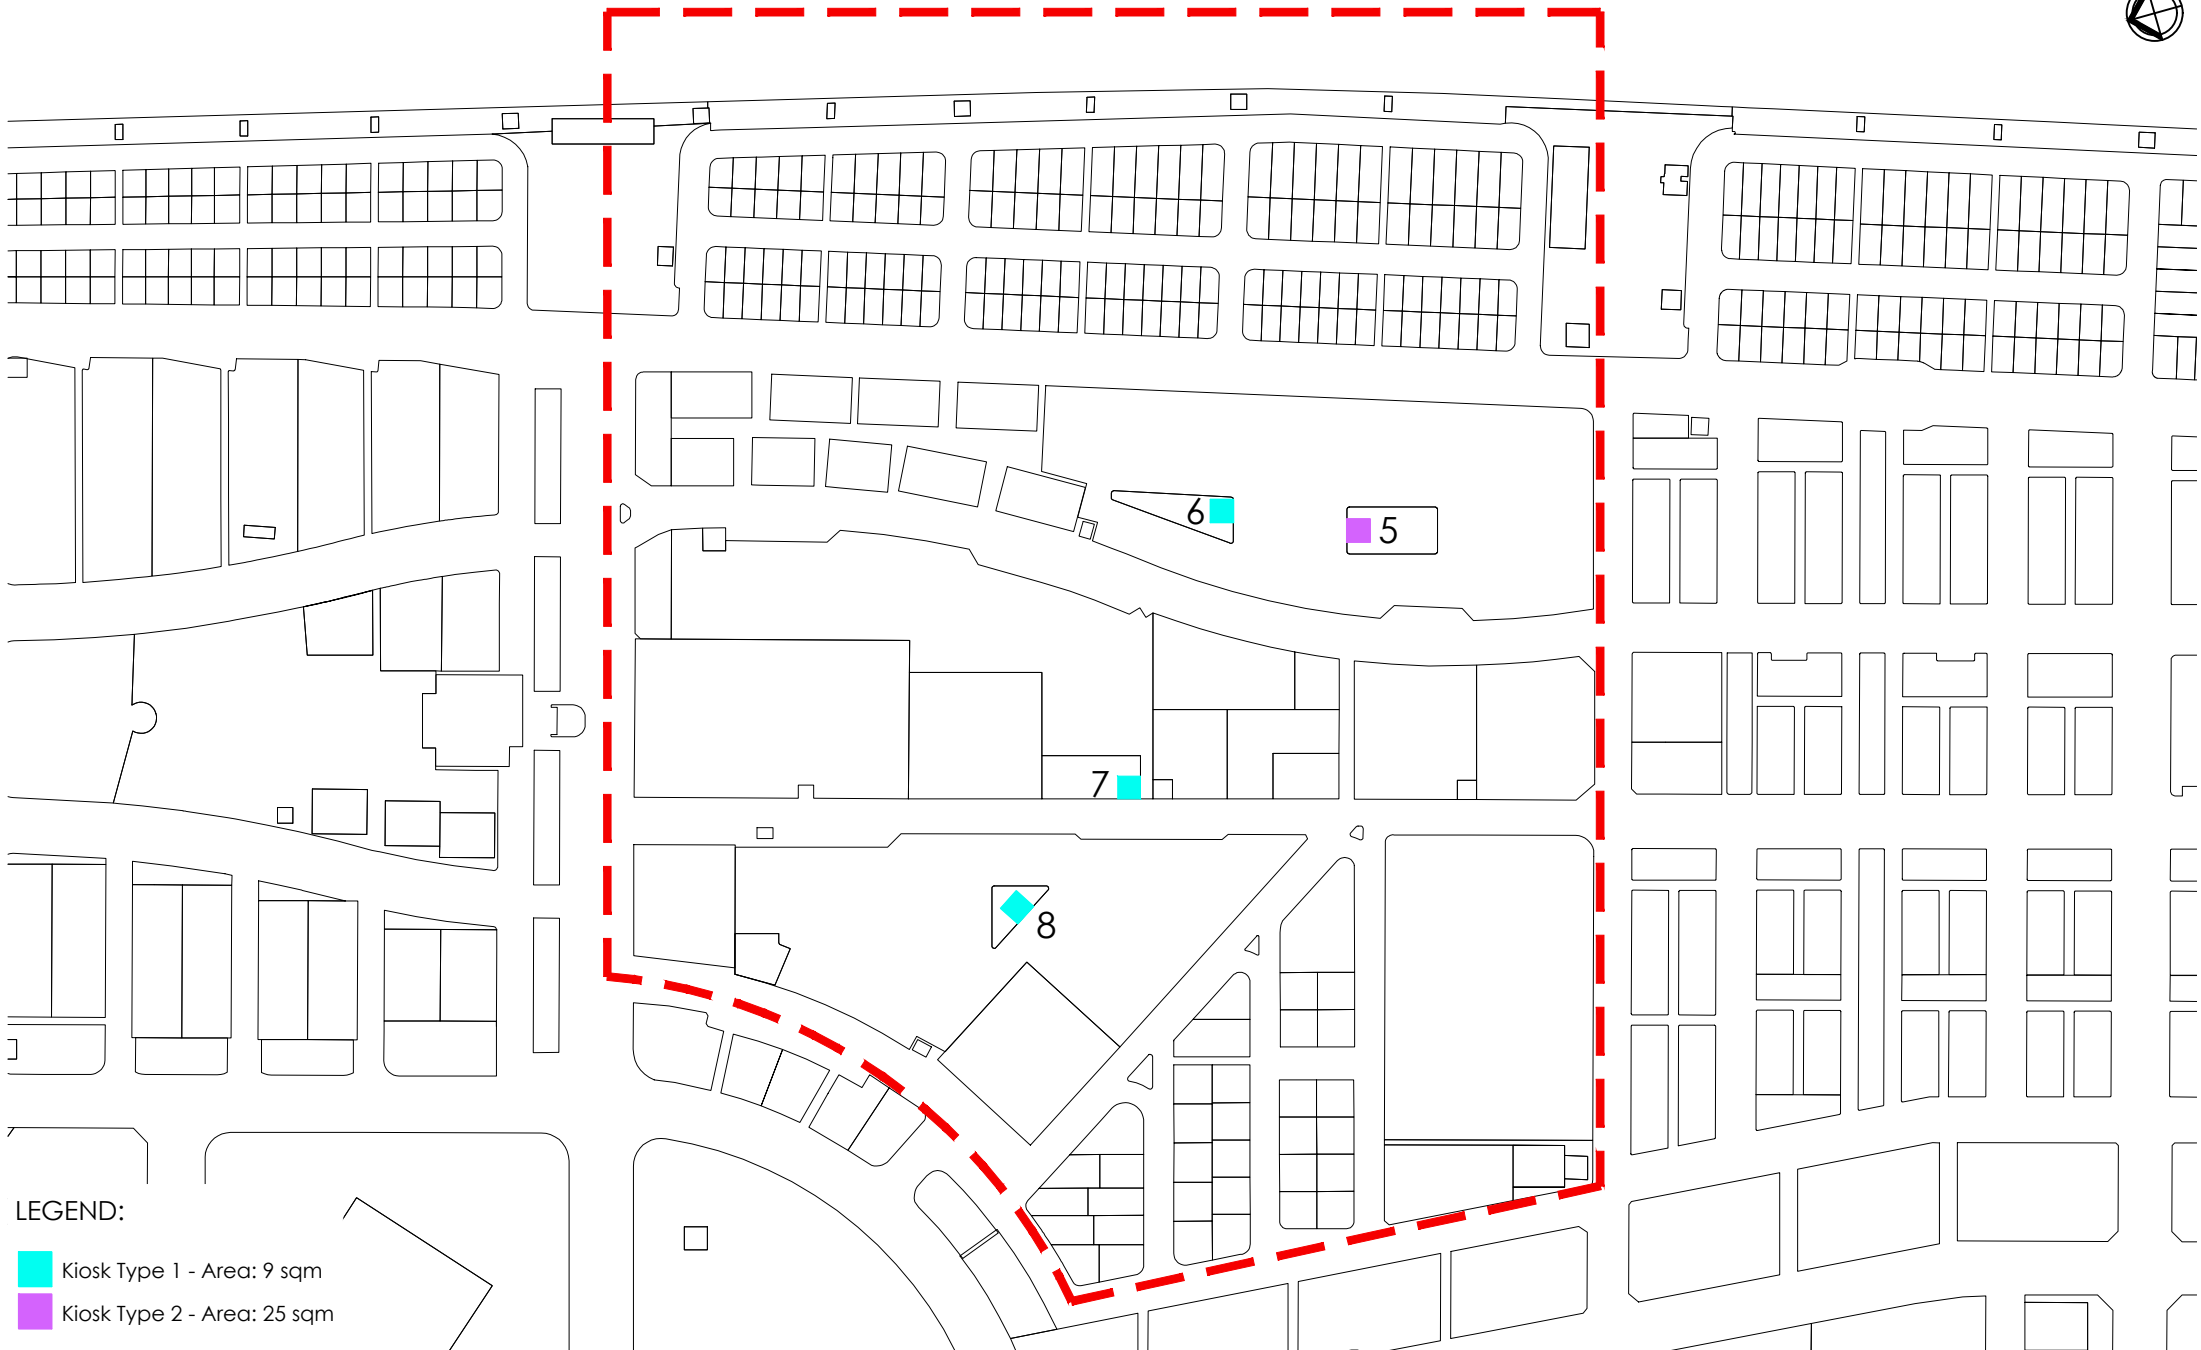

LEGEND:

	Kiosk Type 1 - Area: 9 sqm
	Kiosk Type 2 - Area: 25 sqm

Kiosk Development (Neighborhood 1)		
Drawing Name : Location Plan	Drawing Stage:	Scale: N.T.S

PLANNERS	
Drawn by: Hiyala	Revised by:
Drawn date: 20th July 2023	
Checked by:	

SURVEYORS		
Surveyed by:	Drawn by:	Revised by:
Surveyed date:		
Checked by:		

نیشنل رہنماؤں اور ڈیولپرز ایسوسی ایشن آف پاکستان
urbanco
 Housing Development Corporation Limited

LEGEND:

- Kiosk Type 1 - Area: 9 sqm
- Kiosk Type 2 - Area: 25 sqm

Kiosk Development (Neighborhood 2)		
Drawing Name : Location Plan	Drawing Stage:	Scale: N.T.S

PLANNERS	
Drawn by: Hiyala	Revised by:
Drawn date: 20th July 2023	
Checked by:	

SURVEYORS		
Surveyed by:	Drawn by:	Revised by:
Surveyed date:		
Checked by:		

LEGEND:

 Kiosk Type 2 - Area: 25 sqm

Kiosk Development		
Drawing Name : Location Plan	Drawing Stage:	Scale: N.T.S

PLANNERS	
Drawn by: Hiyala	Revised by:
Drawn date: 20th July 2023	
Checked by:	

SURVEYORS		
Surveyed by:	Drawn by:	Revised by:
Surveyed date:		
Checked by:		