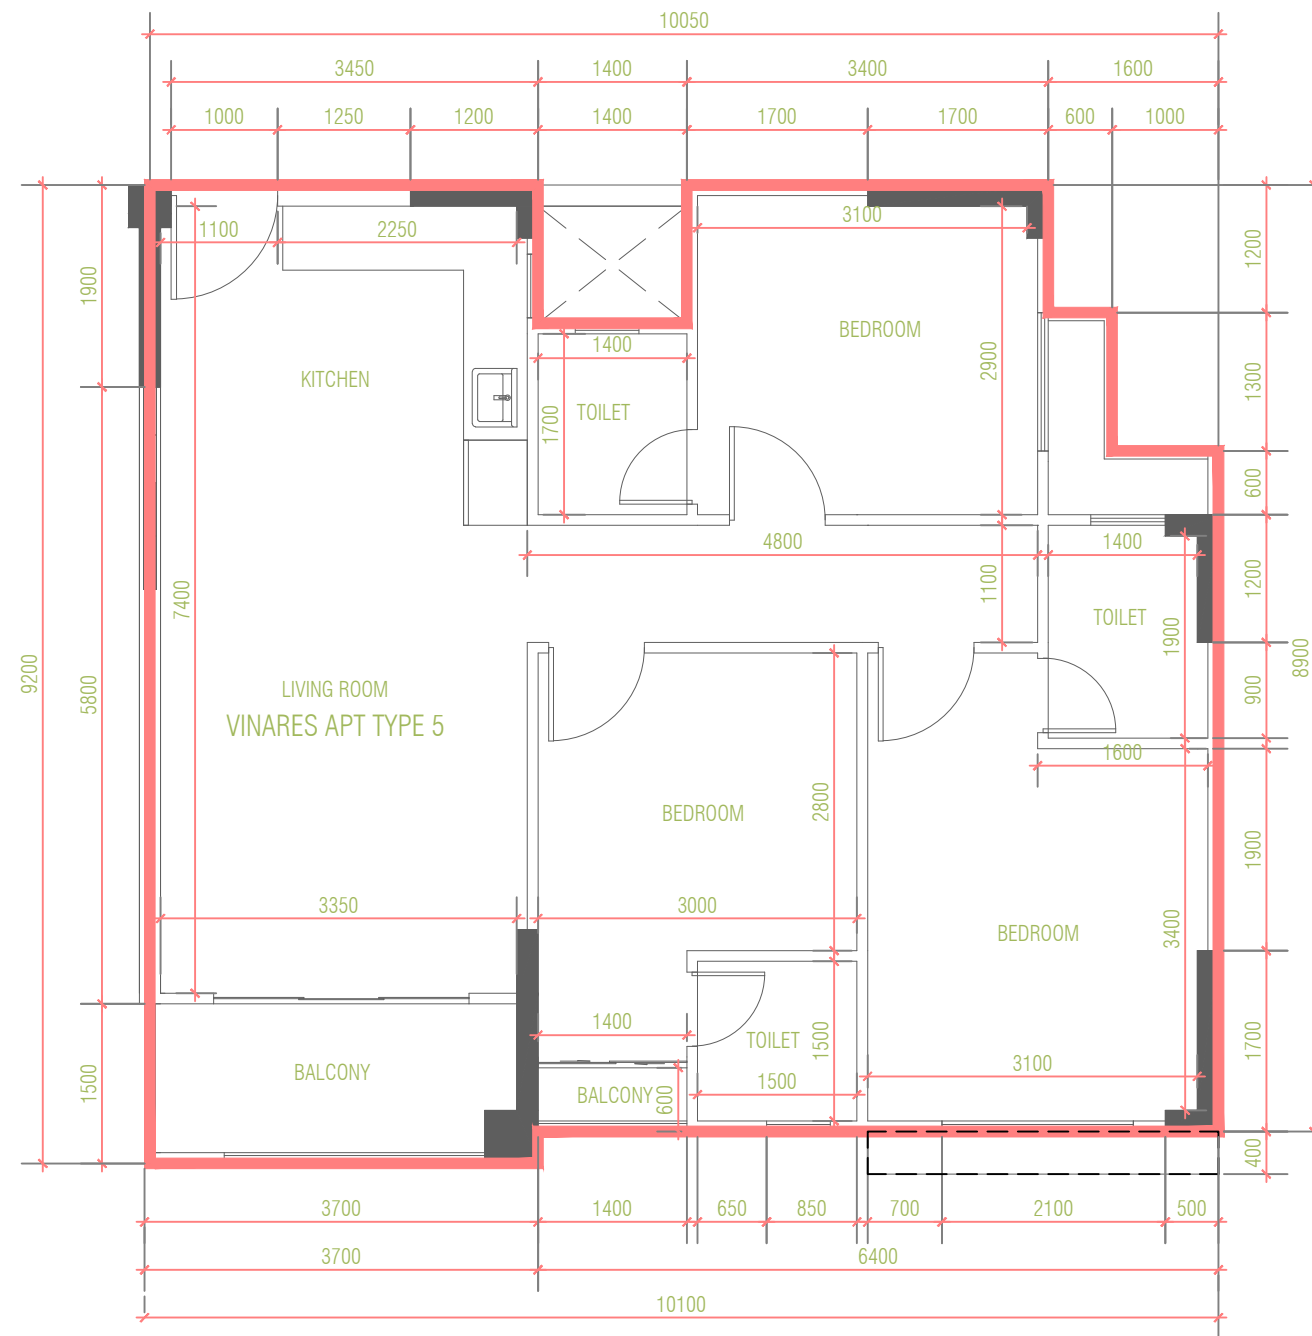

VINARES APARTMENT TYPE 3

AREA: 84.08 SQM / 905.03 SQF

1:200

PROPERTY : VINARES

VINARES APARTMENT TYPE 3

AREA: 84.08 SQM / 905.03 SQF

1:100

PROPERTY : VINARES

VINARES APARTMENT TYPE 4

AREA: 85.50 SQM / 920.31 SQF

1:200

PROPERTY : VINARES

VINARES APARTMENT TYPE 4

AREA: 85.50 SQM / 920.31 SQF

1:100

PROPERTY : VINARES

VINARES APARTMENT TYPE 5

AREA: 85.50 SQM / 920.31 SQF

1:200

PROPERTY : VINARES

VINARES APARTMENT TYPE 5
AREA: 85.50 SQM / 920.31 SQF

1:100

PROPERTY : VINARES

VINARES APARTMENT TYPE 6

AREA: 84.08 SQM / 905.03 SQF

1:200

PROPERTY : VINARES

VINARES APARTMENT TYPE 6
AREA: 84.08 SQM / 905.03 SQF

1:100

PROPERTY : VINARES

TYPICAL ELEVATION