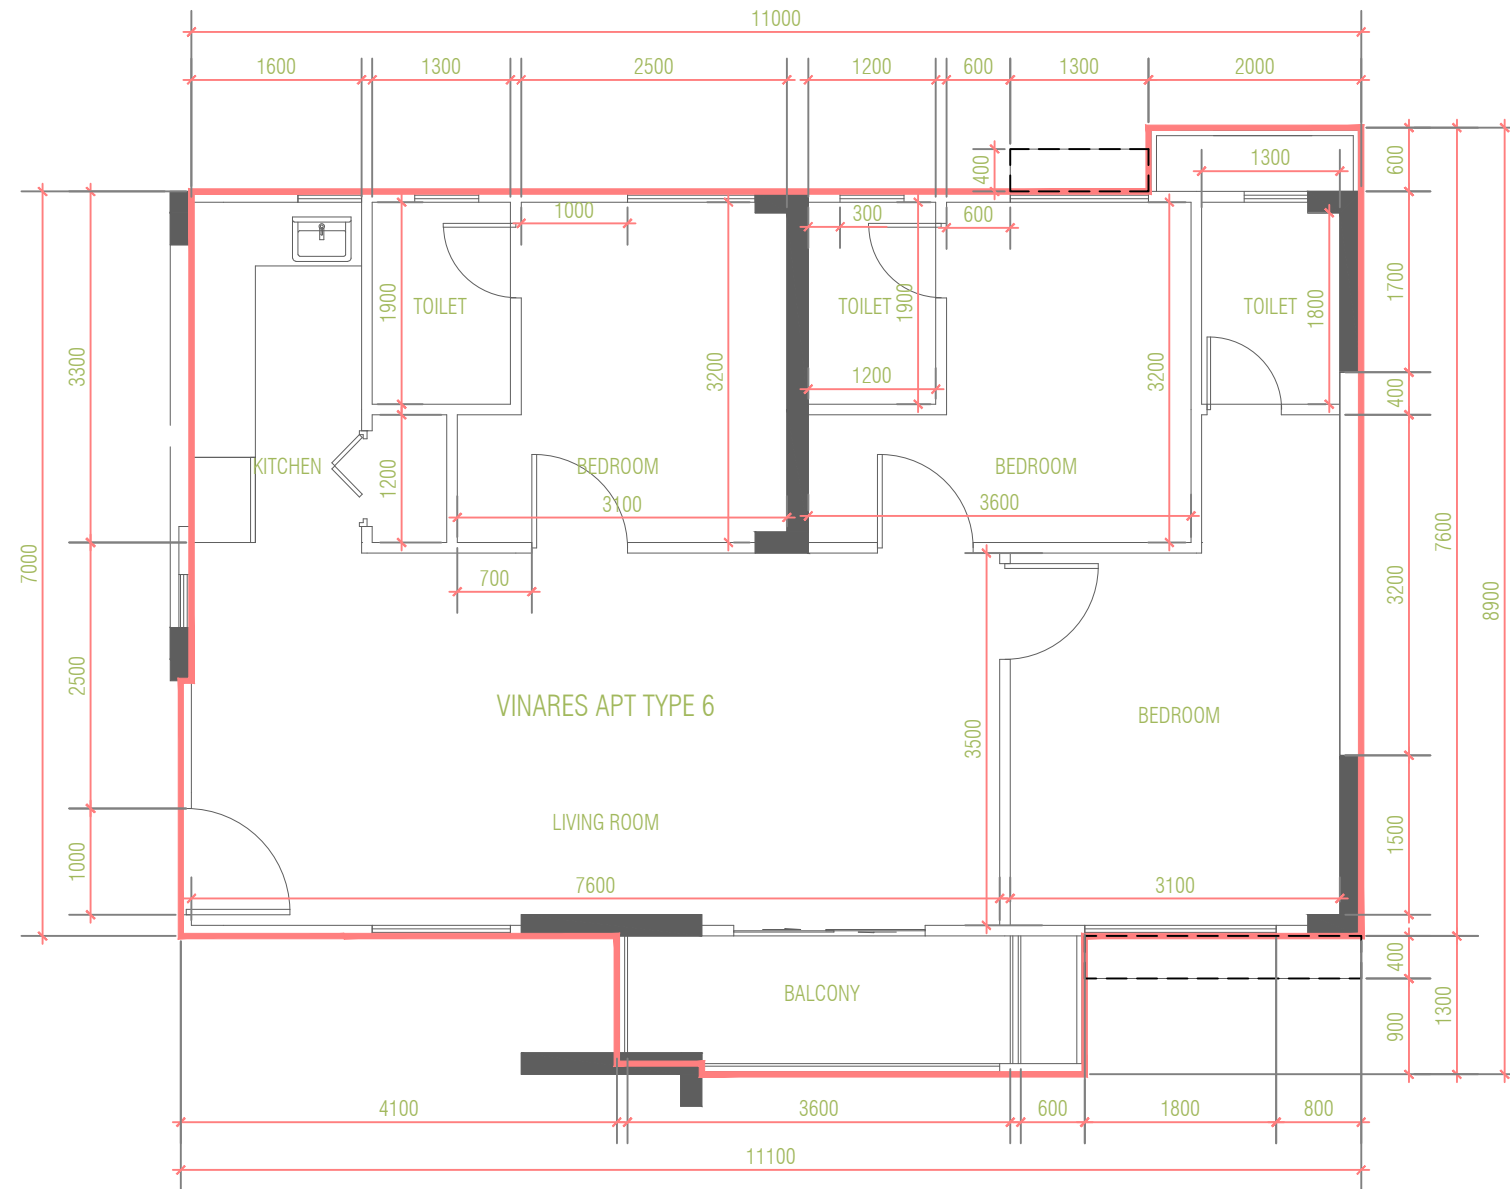

VINARES APARTMENT TYPE 3

AREA: 84.08 SQM / 905.03 SQF

1:200

PROPERTY : VINARES

VINARES APARTMENT TYPE 3

AREA: 84.08 SQM / 905.03 SQF

1:100

PROPERTY : VINARES

VINARES APARTMENT TYPE 4

AREA: 85.50 SQM / 920.31 SQF

1:200

PROPERTY : VINARES

VINARES APARTMENT TYPE 4

AREA: 85.50 SQM / 920.31 SQF

1:100

PROPERTY : VINARES

VINARES APARTMENT TYPE 5

AREA: 85.50 SQM / 920.31 SQF

1:200

PROPERTY : VINARES

VINARES APARTMENT TYPE 5
AREA: 85.50 SQM / 920.31 SQF

1:100

PROPERTY : VINARES

VINARES APARTMENT TYPE 6

AREA: 84.08 SQM / 905.03 SQF

1:200

PROPERTY : VINARES

VINARES APARTMENT TYPE 6
AREA: 84.08 SQM / 905.03 SQF

1:100

PROPERTY : VINARES

TYPICAL ELEVATION