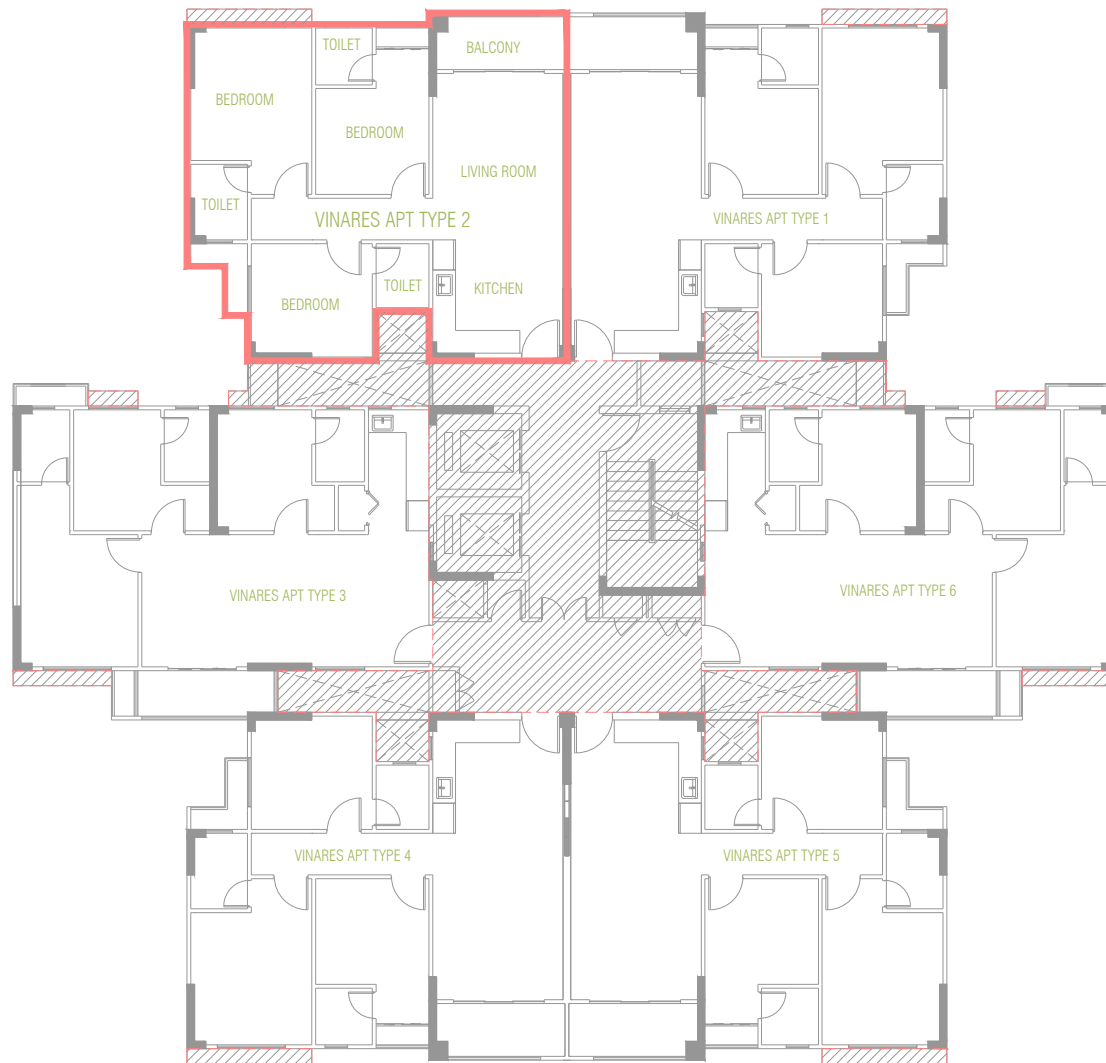

PROPERTY : VINARES

VINARES APARTMENT TYPE 1
AREA: 85.50 SQM / 920.31 SQF

1:200

PROPERTY : VINARES

VINARES APARTMENT TYPE 1

AREA: 85.50 SQM / 920.31 SQF

1:100

PROPERTY : VINARES

VINARES APARTMENT TYPE 2

AREA: 85.50 SQM / 920.31 SQF

1:200

PROPERTY : VINARES

VINARES APARTMENT TYPE 2

AREA: 85.50 SQM / 920.31 SQF

1:100

PROPERTY : VINARES

VINARES APARTMENT TYPE 3

AREA: 84.08 SQM / 905.03 SQF

1:200

PROPERTY : VINARES

VINARES APARTMENT TYPE 3

AREA: 84.08 SQM / 905.03 SQF

1:100

PROPERTY : VINARES

VINARES APARTMENT TYPE 4

AREA: 85.50 SQM / 920.31 SQF

1:200

PROPERTY : VINARES

VINARES APARTMENT TYPE 4

AREA: 85.50 SQM / 920.31 SQF

1:100

PROPERTY : VINARES