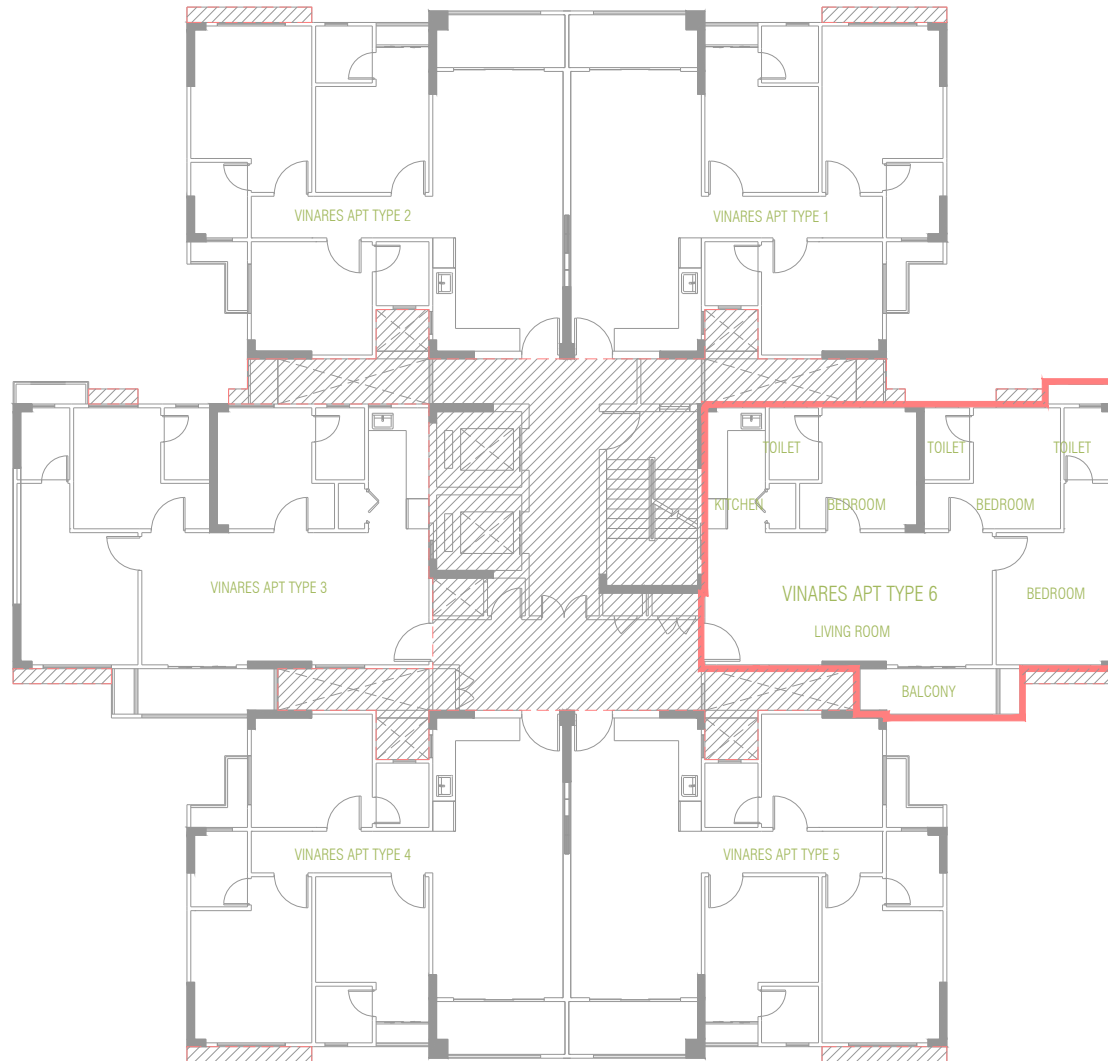

VINARES APARTMENT TYPE 3

AREA: 84.08 SQM / 905.03 SQF

1:200

PROPERTY : VINARES

VINARES APARTMENT TYPE 3

AREA: 84.08 SQM / 905.03 SQF

1:100

PROPERTY : VINARES

VINARES APARTMENT TYPE 4

AREA: 85.50 SQM / 920.31 SQF

1:200

PROPERTY : VINARES

VINARES APARTMENT TYPE 4

AREA: 85.50 SQM / 920.31 SQF

1:100

PROPERTY : VINARES

VINARES APARTMENT TYPE 5

AREA: 85.50 SQM / 920.31 SQF

1:200

PROPERTY : VINARES

VINARES APARTMENT TYPE 5
AREA: 85.50 SQM / 920.31 SQF

1:100

PROPERTY : VINARES

VINARES APARTMENT TYPE 6

AREA: 84.08 SQM / 905.03 SQF

1:200

PROPERTY : VINARES

VINARES APARTMENT TYPE 6
AREA: 84.08 SQM / 905.03 SQF

1:100

PROPERTY : VINARES

TYPICAL ELEVATION