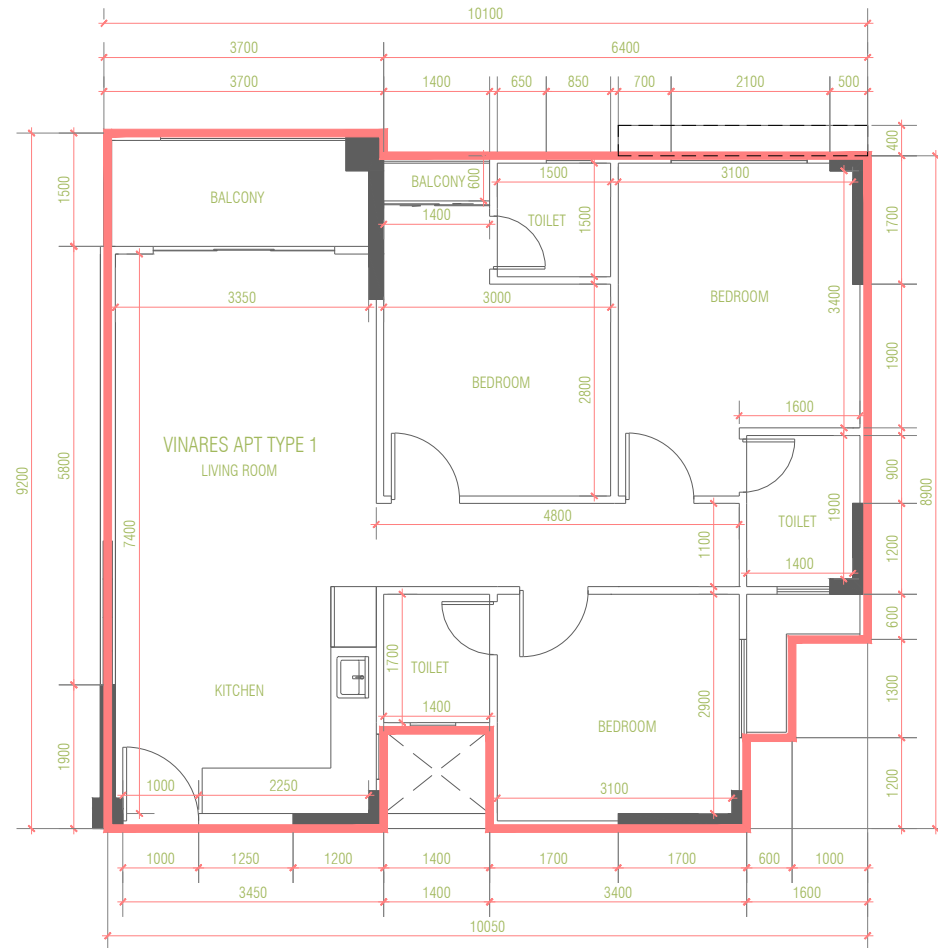

PROPERTY : VINARES

VINARES APARTMENT TYPE 1
AREA: 85.50 SQM / 920.31 SQF

1:200

PROPERTY : VINARES

VINARES APARTMENT TYPE 1

AREA: 85.50 SQM / 920.31 SQF

1:100

PROPERTY : VINARES

VINARES APARTMENT TYPE 2

AREA: 85.50 SQM / 920.31 SQF

1:200

PROPERTY : VINARES

VINARES APARTMENT TYPE 2

AREA: 85.50 SQM / 920.31 SQF

1:100

PROPERTY : VINARES

VINARES APARTMENT TYPE 3

AREA: 84.08 SQM / 905.03 SQF

1:200

PROPERTY : VINARES

VINARES APARTMENT TYPE 3

AREA: 84.08 SQM / 905.03 SQF

1:100

PROPERTY : VINARES

VINARES APARTMENT TYPE 4

AREA: 85.50 SQM / 920.31 SQF

1:200

PROPERTY : VINARES

VINARES APARTMENT TYPE 4

AREA: 85.50 SQM / 920.31 SQF

1:100

PROPERTY : VINARES