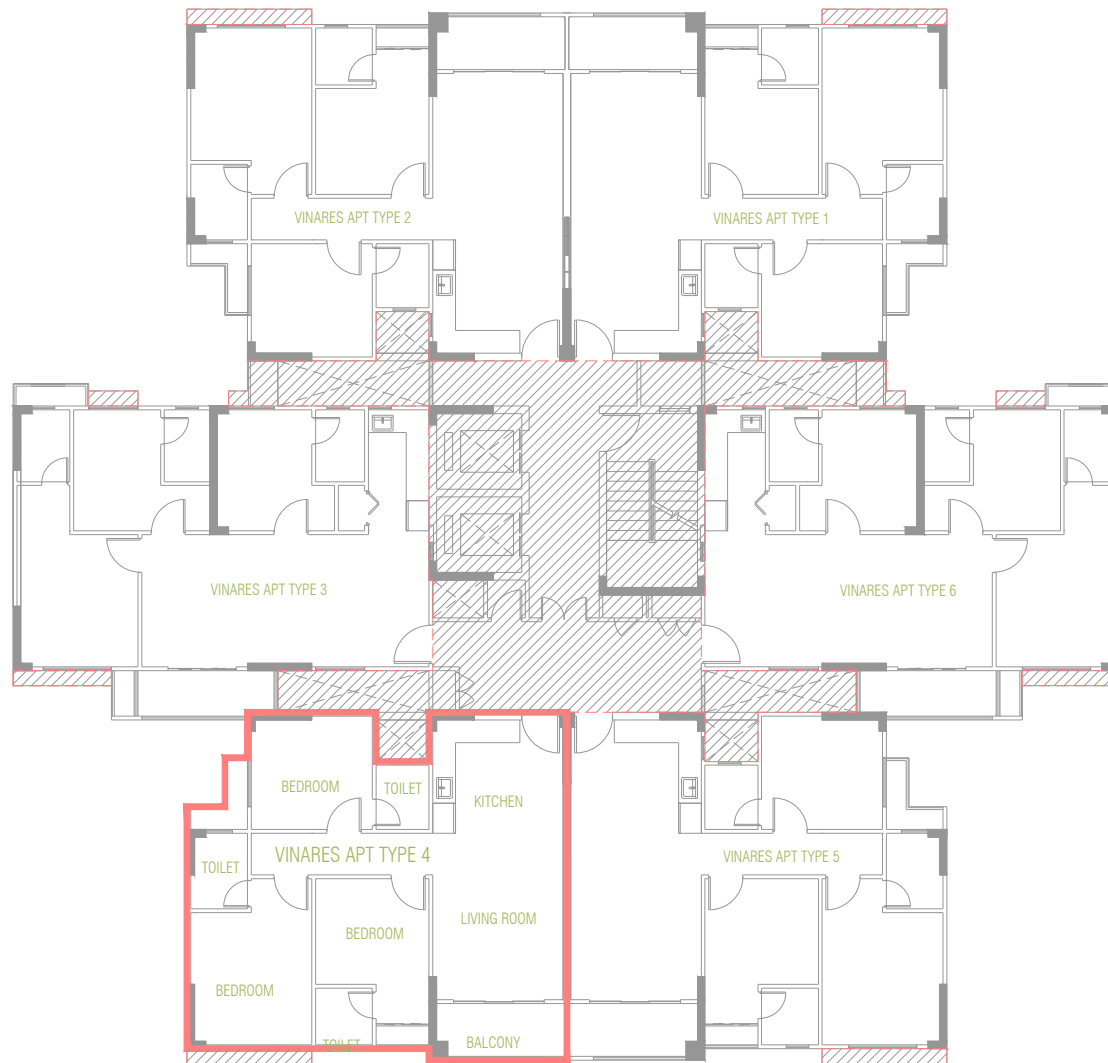

VINARES APARTMENT TYPE 2

AREA: 85.50 SQM / 920.31 SQF

1:200

PROPERTY : VINARES

VINARES APARTMENT TYPE 2

AREA: 85.50 SQM / 920.31 SQF

1:100

PROPERTY : VINARES

VINARES APARTMENT TYPE 3

AREA: 84.08 SQM / 905.03 SQF

1:200

PROPERTY : VINARES

VINARES APARTMENT TYPE 3

AREA: 84.08 SQM / 905.03 SQF

1:100

PROPERTY : VINARES

VINARES APARTMENT TYPE 4

AREA: 85.50 SQM / 920.31 SQF

1:200

PROPERTY : VINARES

VINARES APARTMENT TYPE 4

AREA: 85.50 SQM / 920.31 SQF

1:100

PROPERTY : VINARES

VINARES APARTMENT TYPE 5

AREA: 85.50 SQM / 920.31 SQF

1:200

PROPERTY : VINARES

VINARES APARTMENT TYPE 5
AREA: 85.50 SQM / 920.31 SQF

1:100

PROPERTY : VINARES

VINARES APARTMENT TYPE 6