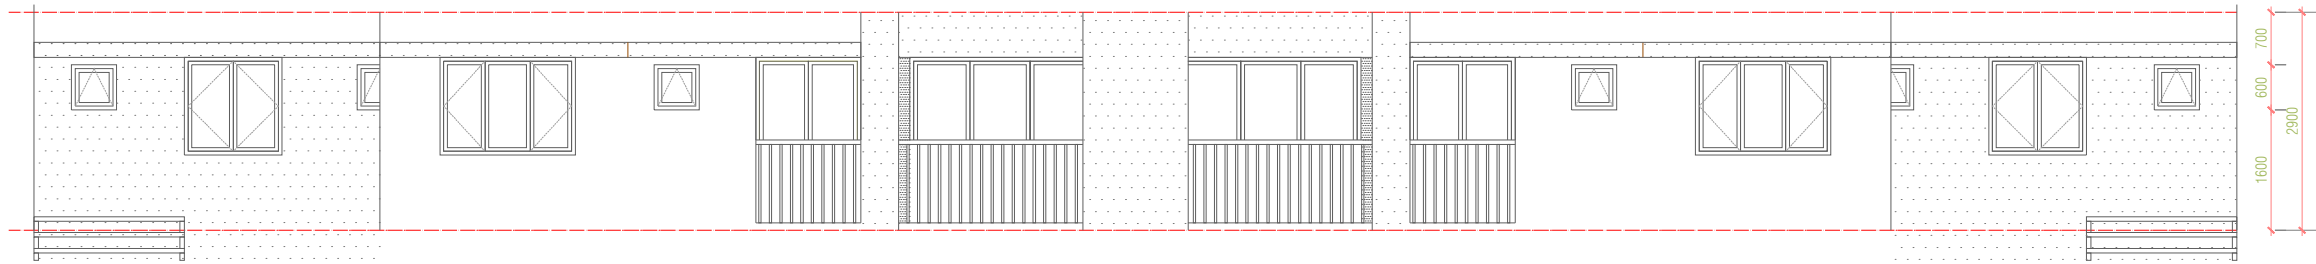

AREA: 84.08 SQM / 905.03 SQF

1:200

PROPERTY : VINARES

VINARES APARTMENT TYPE 6
AREA: 84.08 SQM / 905.03 SQF

1:100

PROPERTY : VINARES

TYPICAL ELEVATION