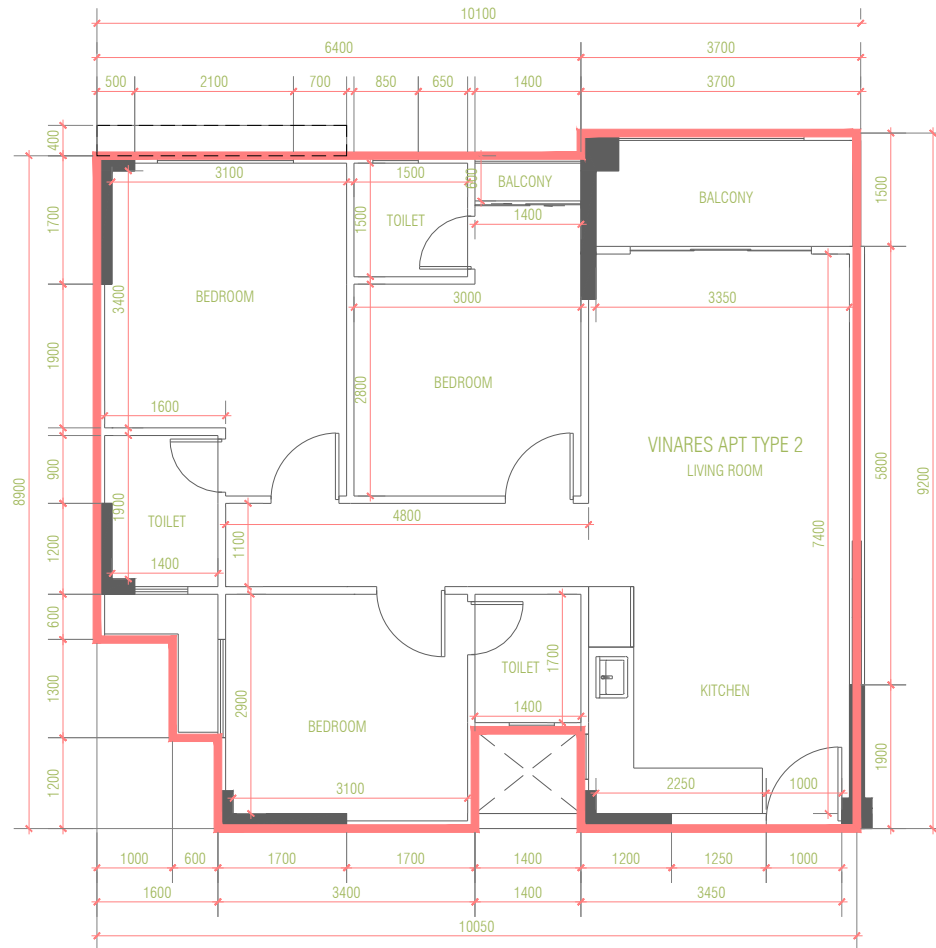

PROPERTY : VINARES

VINARES APARTMENT TYPE 1
AREA: 85.50 SQM / 920.31 SQF

1:200

PROPERTY : VINARES

VINARES APARTMENT TYPE 1

AREA: 85.50 SQM / 920.31 SQF

1:100

PROPERTY : VINARES

VINARES APARTMENT TYPE 2

AREA: 85.50 SQM / 920.31 SQF

1:200

PROPERTY : VINARES

VINARES APARTMENT TYPE 2

AREA: 85.50 SQM / 920.31 SQF

1:100

PROPERTY : VINARES

VINARES APARTMENT TYPE 3

AREA: 84.08 SQM / 905.03 SQF

1:200

PROPERTY : VINARES

VINARES APARTMENT TYPE 3

AREA: 84.08 SQM / 905.03 SQF

1:100

PROPERTY : VINARES

VINARES APARTMENT TYPE 4

AREA: 85.50 SQM / 920.31 SQF

1:200

PROPERTY : VINARES

VINARES APARTMENT TYPE 4

AREA: 85.50 SQM / 920.31 SQF

1:100

PROPERTY : VINARES