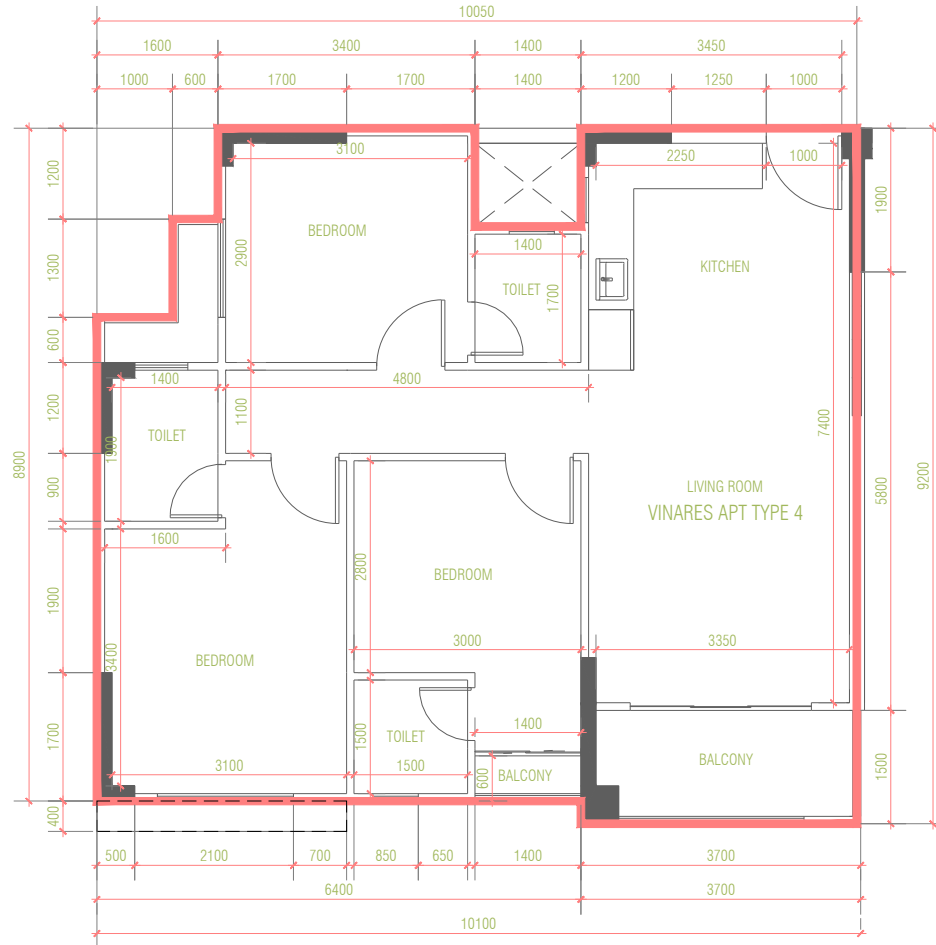

VINARES APARTMENT TYPE 2

AREA: 85.50 SQM / 920.31 SQF

1:200

PROPERTY : VINARES

VINARES APARTMENT TYPE 2

AREA: 85.50 SQM / 920.31 SQF

1:100

PROPERTY : VINARES

VINARES APARTMENT TYPE 3

AREA: 84.08 SQM / 905.03 SQF

1:200

PROPERTY : VINARES

VINARES APARTMENT TYPE 3

AREA: 84.08 SQM / 905.03 SQF

1:100

PROPERTY : VINARES

VINARES APARTMENT TYPE 4

AREA: 85.50 SQM / 920.31 SQF

1:200

PROPERTY : VINARES

VINARES APARTMENT TYPE 4

AREA: 85.50 SQM / 920.31 SQF

1:100

PROPERTY : VINARES

VINARES APARTMENT TYPE 5

AREA: 85.50 SQM / 920.31 SQF

1:200

PROPERTY : VINARES

VINARES APARTMENT TYPE 5
AREA: 85.50 SQM / 920.31 SQF

1:100

PROPERTY : VINARES

VINARES APARTMENT TYPE 6