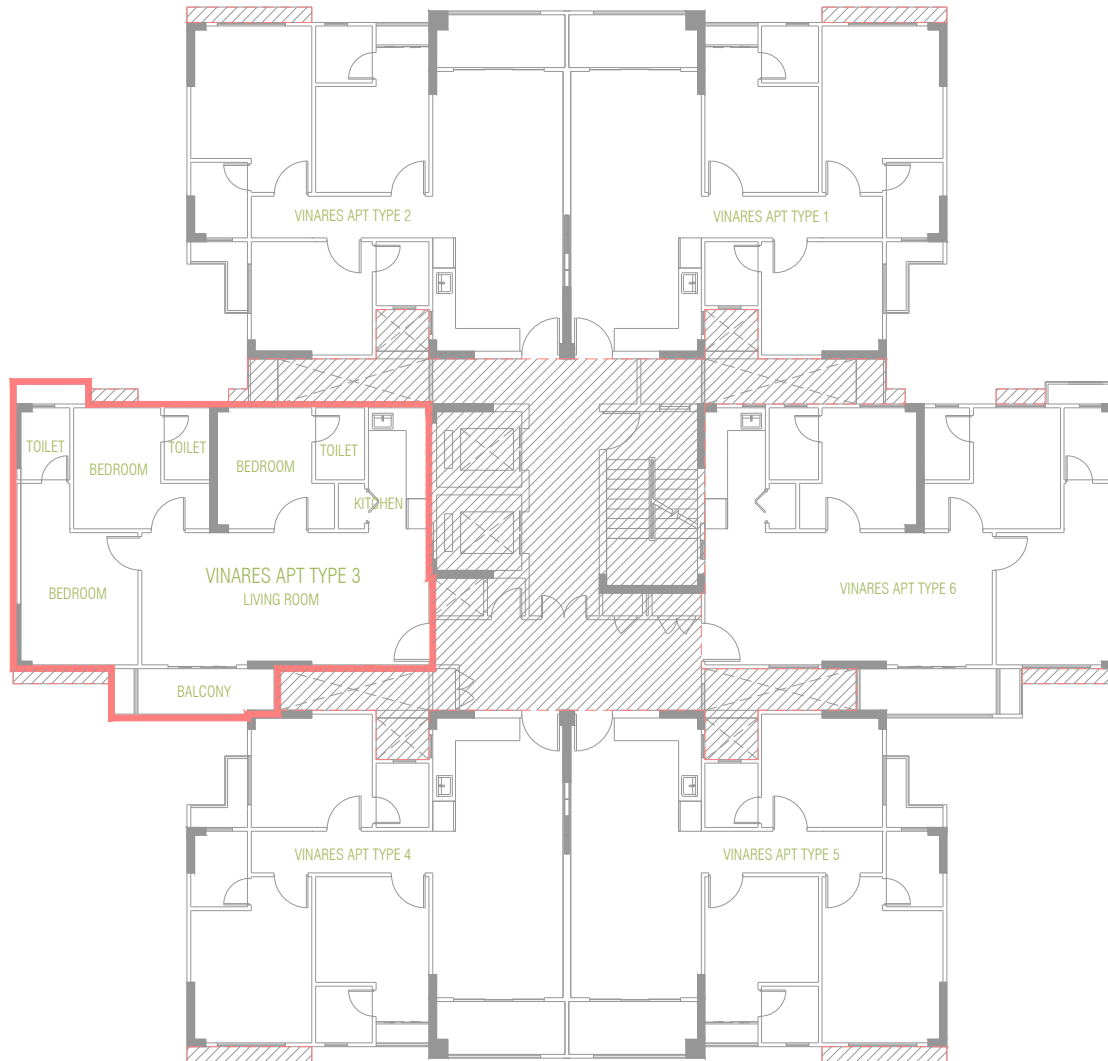

PROPERTY : VINARES

VINARES APARTMENT TYPE 1
AREA: 85.50 SQM / 920.31 SQF

1:200

PROPERTY : VINARES

VINARES APARTMENT TYPE 1

AREA: 85.50 SQM / 920.31 SQF

1:100

PROPERTY : VINARES

VINARES APARTMENT TYPE 2

AREA: 85.50 SQM / 920.31 SQF

1:200

PROPERTY : VINARES

VINARES APARTMENT TYPE 2

AREA: 85.50 SQM / 920.31 SQF

1:100

PROPERTY : VINARES

VINARES APARTMENT TYPE 3

AREA: 84.08 SQM / 905.03 SQF

1:200

PROPERTY : VINARES

VINARES APARTMENT TYPE 3

AREA: 84.08 SQM / 905.03 SQF

1:100

PROPERTY : VINARES

VINARES APARTMENT TYPE 4

AREA: 85.50 SQM / 920.31 SQF

1:200

PROPERTY : VINARES

VINARES APARTMENT TYPE 4

AREA: 85.50 SQM / 920.31 SQF

1:100

PROPERTY : VINARES