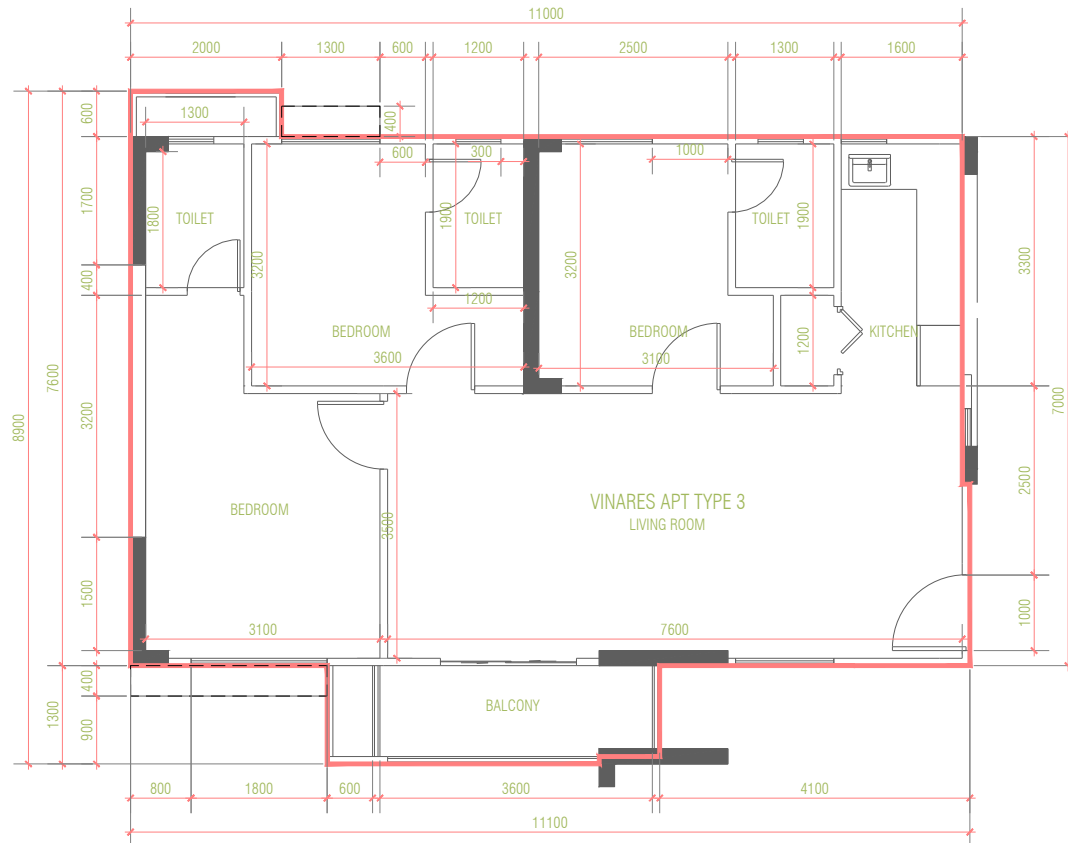

PROPERTY : VINARES

VINARES APARTMENT TYPE 1
AREA: 85.50 SQM / 920.31 SQF

1:200

PROPERTY : VINARES

VINARES APARTMENT TYPE 1

AREA: 85.50 SQM / 920.31 SQF

1:100

PROPERTY : VINARES

VINARES APARTMENT TYPE 2

AREA: 85.50 SQM / 920.31 SQF

1:200

PROPERTY : VINARES

VINARES APARTMENT TYPE 2

AREA: 85.50 SQM / 920.31 SQF

1:100

PROPERTY : VINARES

VINARES APARTMENT TYPE 3

AREA: 84.08 SQM / 905.03 SQF

1:200

PROPERTY : VINARES

VINARES APARTMENT TYPE 3

AREA: 84.08 SQM / 905.03 SQF

1:100

PROPERTY : VINARES

VINARES APARTMENT TYPE 4

AREA: 85.50 SQM / 920.31 SQF

1:200

PROPERTY : VINARES

VINARES APARTMENT TYPE 4

AREA: 85.50 SQM / 920.31 SQF

1:100

PROPERTY : VINARES