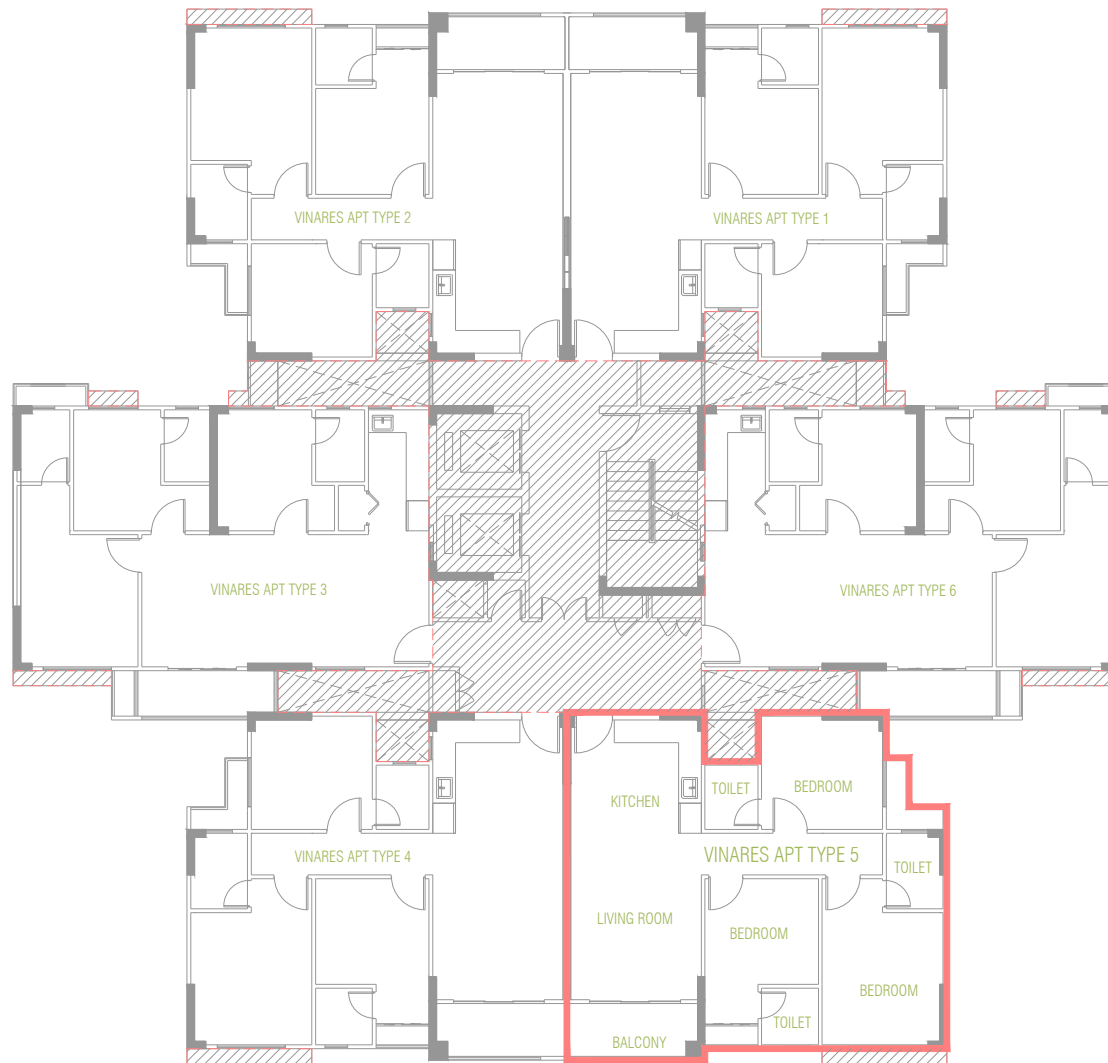

VINARES APARTMENT TYPE 3

AREA: 84.08 SQM / 905.03 SQF

1:200

PROPERTY : VINARES

VINARES APARTMENT TYPE 3

AREA: 84.08 SQM / 905.03 SQF

1:100

PROPERTY : VINARES

VINARES APARTMENT TYPE 4

AREA: 85.50 SQM / 920.31 SQF

1:200

PROPERTY : VINARES

VINARES APARTMENT TYPE 4

AREA: 85.50 SQM / 920.31 SQF

1:100

PROPERTY : VINARES

VINARES APARTMENT TYPE 5

AREA: 85.50 SQM / 920.31 SQF

1:200

PROPERTY : VINARES

VINARES APARTMENT TYPE 5
AREA: 85.50 SQM / 920.31 SQF

1:100

PROPERTY : VINARES

VINARES APARTMENT TYPE 6

AREA: 84.08 SQM / 905.03 SQF

1:200

PROPERTY : VINARES

VINARES APARTMENT TYPE 6
AREA: 84.08 SQM / 905.03 SQF

1:100

PROPERTY : VINARES

TYPICAL ELEVATION